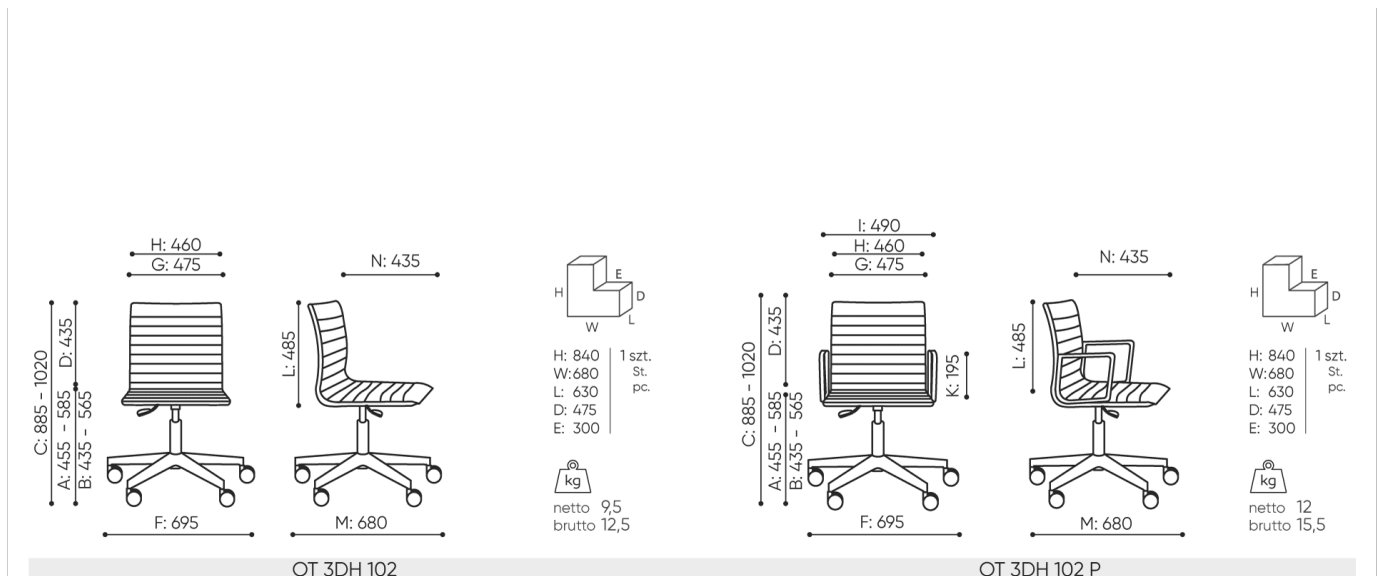

OT 3DH 102 / Dimensions

Dimensions are approximate and may vary depending on the selected product configuration. The requirements of the standard are always met.

seat height: overall dimensions	A
seat height: measured according to the norm PN EN 1335 - 1	B
chair height adjustment	C
backrest height adjustment	D
headrest height adjustment	E
dimensional width chair / ø base	F
seat width	G
backrest width	H
width between armrests	I
armrest height adjustment	K
backrest length	L
dimensional chair depth	M
seat depth adjustment / seat length	N