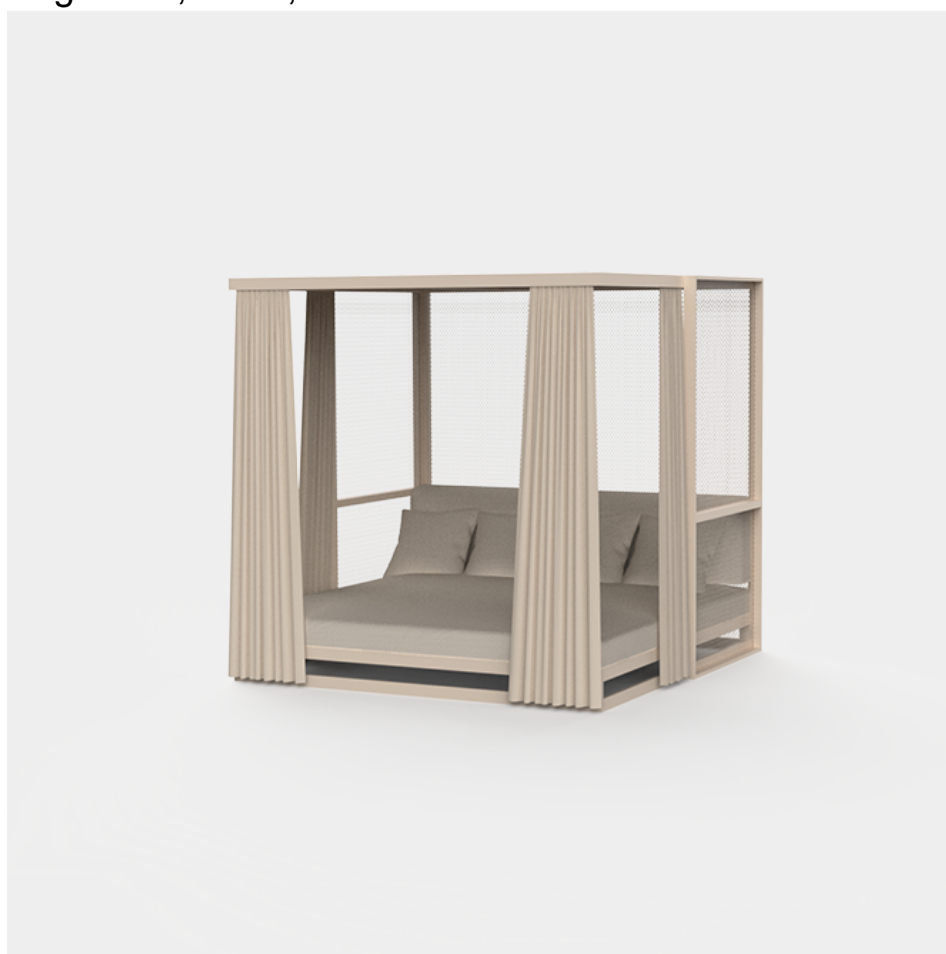

## The factory daybed

by Ramón Esteve

The Factory Collection, designed by Ramon Esteve for Vondom, is **characterized by the aluminum profile and the “deployé” mesh**. Discover this collection of aluminium furniture composed of a modular sofa, an armchair, a lounger, a side table, a lamp, a coffee table, a high table, chairs, and a room divider.

### Description

Weight: 144 Kg

THE FACTORY Daybed  
THE FACTORY Daybed