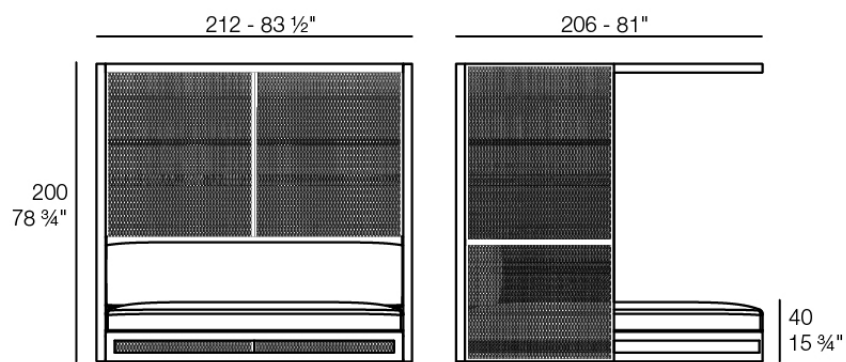

### Description

Weight: 144 Kg

THE FACTORY Daybed  
THE FACTORY Daybed