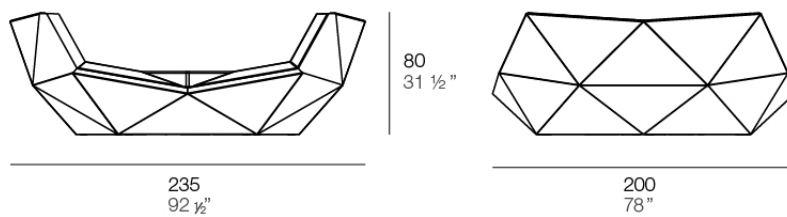

Info

Description

IGLU daybed
IGLU daybed