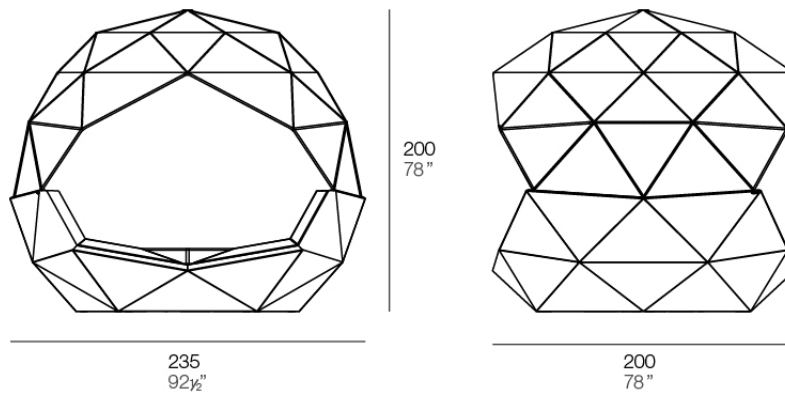

Iglu daybed with fabric top

by Ramón Esteve

The new daybed designed by Ramón Esteve for Vondom, a geometric place for shelter and enjoyment.

Info

Description

IGLU daybed
IGLU daybed

Accessories

- **4-Pillow pack 60x60 cm.**