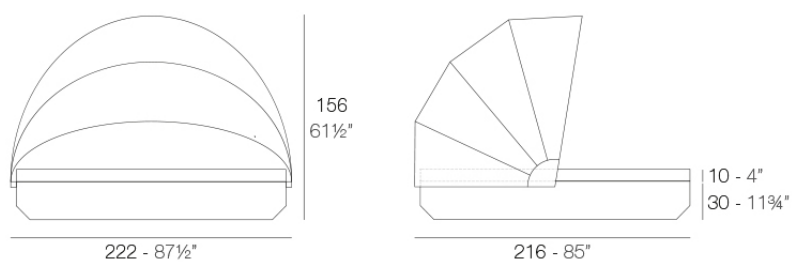

Info

Description

Made of polyethylene resin by rotational moulding. 100% Recyclable. Item suitable for indoor and outdoor use. Available with different finishes and options.

Weight: 80.37 Kg

VELA Daybed basic redondo con parasol plegable. Giro 360°.
VELA Daybed round basic with folding sunroof. Rotation 360°.