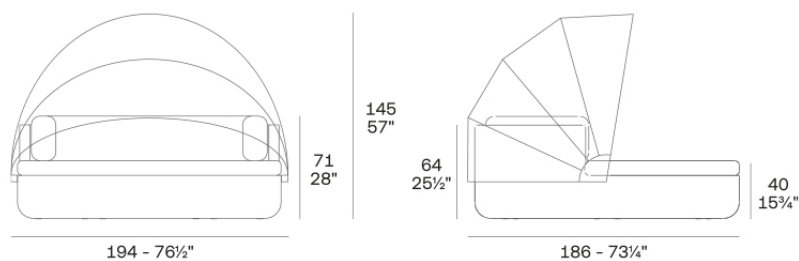

Info

Description

Weight: 115.19 Kg

Ulm. Daybed fixed backrest with folding sunroof
 Ulm. Daybed cabezal fijo con parasol plegable

	Rotation Giro	Thick Cushion Grosor acolchado
Daybed fixed backrest with canopy Daybed respaldo fijo con capota	360° 360°	4" 10