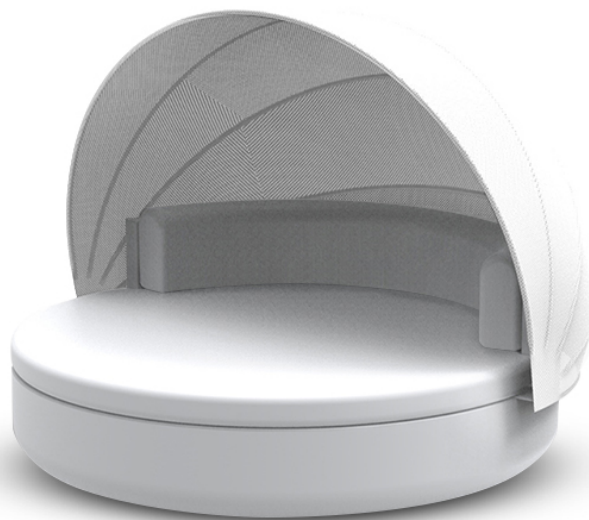

Ulm daybed fixed backrest with folding canopy

by Ramón Esteve

Ulm furniture collection, designed by Ramón Esteve for Vondom, is fashioned as the new norm with an **inherit universal and logical appeal**. A functional seating collection that strikes a perfect balance between design, technology, and ergonomics based on basic cube, prism, and spherical shapes.

Info

Description

Weight: 115.19 Kg

Ulm. Daybed fixed backrest with folding sunroof
 Ulm. Daybed cabezal fijo con parasol plegable

	Rotation Giro	Thick Cushion Grosor acolchado
Daybed fixed backrest with canopy Daybed respaldo fijo con capota	360° 360°	4" 10

Accessories

- **SIDE TABLE**

HPL Side table

- **4-Pillow pack 60x60 cm.**

4 Pillow pack - 23"1/2"x23"1/2"

- **PACK SOUND BLUETOOTH SYSTEM**

Link your smartphone or tablet to the sound system via Bluetooth.

Finishes