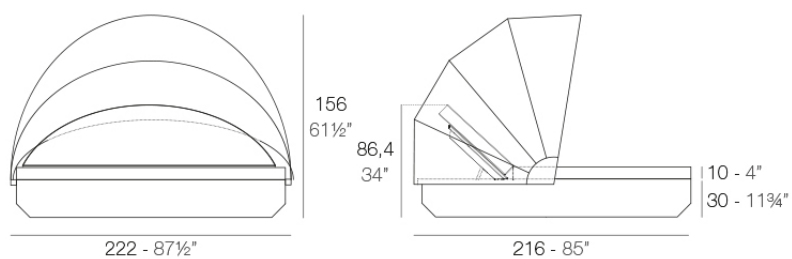

### Description

Made of polyethylene resin by rotational moulding. 100% Recyclable. Item suitable for indoor and outdoor use. Available with different finishes and options.

Weight: 104.07 Kg

VELA Daybed redondo reclinable con parasol plegable. Giro 360°.  
VELA Daybed 1 reclining backrest round with folding sunroof. Rotation 360°.