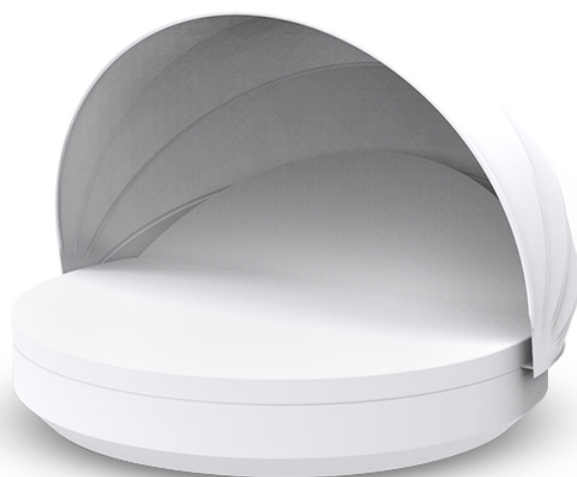

Vela daybed ø with reclining backrest and folding canopy

by Ramón Esteve

Vela Collection, designed by Ramon Esteve for Vondom. This extensive outdoor furniture and plantpot collection aims to offer the comfort and the quality of interior furniture without losing it's original qualities.