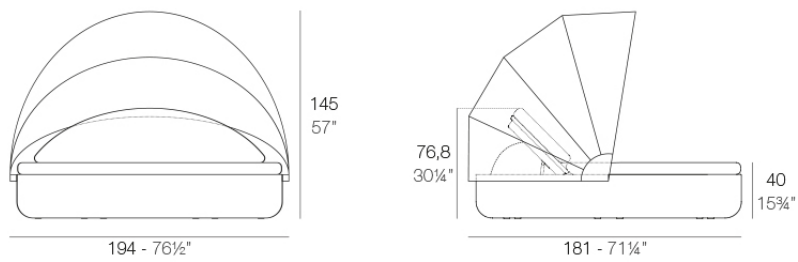

### Description

Weight: 100.89 Kg

ULM Daybed reclinable con parasol plegable  
ULM Daybed reclining backrest with folding sunroof

	Rotation Giro	Thick cushion Groesor acolchado
Daybed reclining backrest with folding sunroof	360°	4"
Daybed reclinable con parasol plegable	360°	10