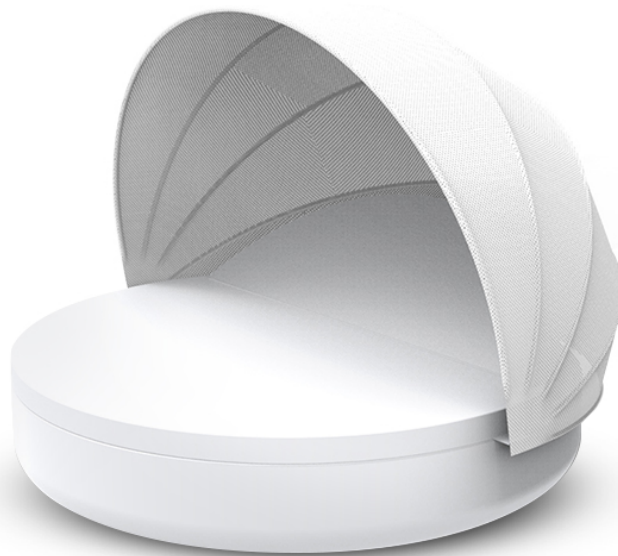

## Ulm daybed reclining backrest with folding canopy

by Ramón Esteve

Ulm furniture collection, designed by Ramón Esteve for Vondom, is fashioned as the new norm with an **inherit universal and logical appeal**. A functional seating collection that strikes a perfect balance between design, technology, and ergonomics based on basic cube, prism, and spherical shapes.

### Description

Weight: 100.89 Kg

ULM Daybed reclinable con parasol plegable  
ULM Daybed reclining backrest with folding sunroof

	Rotation Giro	Thick cushion Groesor acolchado
Daybed reclining backrest with folding sunroof	360°	4"
Daybed reclinable con parasol plegable	360°	10