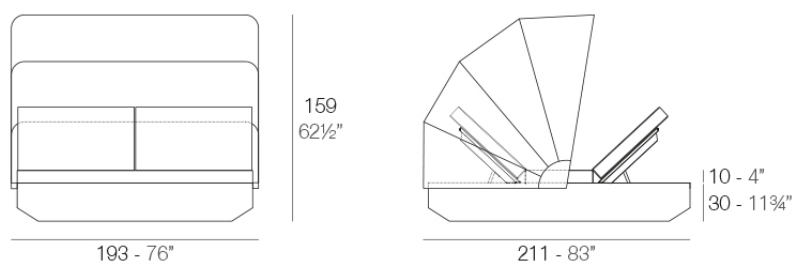

### Description

Made of polyethylene resin by rotational moulding. 100% Recyclable. Item suitable for indoor and outdoor use. Available with different finishes and options.

Weight: 111.23 Kg

VELA Daybed 4 cabezales reclinables con parasol plegable. Giro 360°.  
VELA Daybed 4 reclining backrest square with folding sunroof. Rotation 360°.