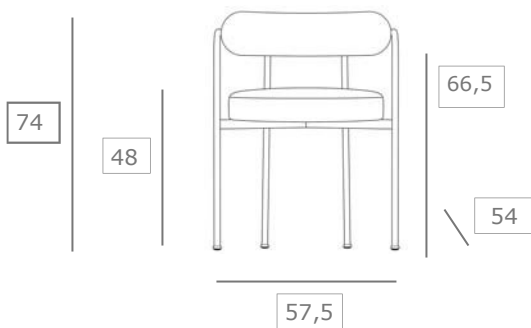

Description

The GIOTTO Collection is manufactured in steel tube Ø 20mm, with upholstered plywood for both seat and back.

VERSION

GIOTTO CHAIR
GIOTTO ARMCHAIR
GIOTTO BARSTOOL

CERTIFICATION

Foam meets Technical Bulletin California 117 test. Other foams on request.

DIMENSIONS in cm

CHAIR

PACKING

Weight	18 kg
Pcs/carton	2
Carton size	70 cm x 54 cm x 99 cm

FABRIC CONSUM

C.O.M Full	0,90 mt x 1,40 mt
C.O.M Seat	
C.O.M Back	
C.O.L Full	2 sqm

ARMCHAIR

PACKING

Weight	10 kg
Pcs/carton	1
Carton size	57 cm x 61 cm x 77 cm

FABRIC CONSUM

C.O.M Full	0,90 mt x 1,40 mt
C.O.M Seat	
C.O.M Back	
C.O.L Full	2 sqm

BARSTOOL

PACKING

Weight	12 kg
Pcs/carton	1
Carton size	52 cm x 52 cm x 102 cm

FABRIC CONSUM

C.O.M Full	0,90 mt x 1,40 mt
C.O.M Seat	
C.OM Back	
C.O.L Full	2 sqm

COUNTER STOOL

PACKING

Weight	12 kg
Pcs/carton	1
Carton size	52 cm x 52 cm x 102 cm

FABRIC CONSUM

C.O.M Full	0,90 mt x 1,40 mt
C.O.M Seat	
C.OM Back	
C.O.L Full	2 sqm