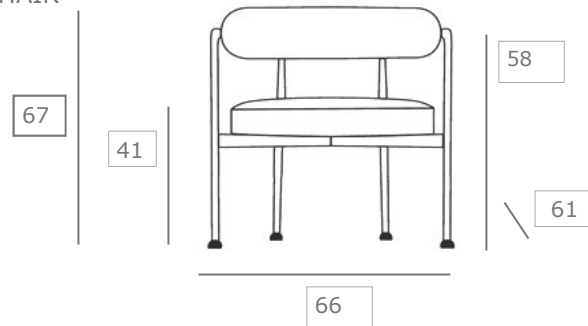

Weight	10 kg
Pcs/carton	1
Carton size	57 cm x 61 cm x 77 cm

FABRIC CONSUM

C.O.M Full	0,90 mt x 1,40 mt
C.O.M Seat	
C.O.M Back	
C.O.L Full	2 sqm

BARSTOOL

PACKING

Weight	12 kg
Pcs/carton	1
Carton size	52 cm x 52 cm x 102 cm

FABRIC CONSUM

C.O.M Full	0,90 mt x 1,40 mt
C.O.M Seat	
C.OM Back	
C.O.L Full	2 sqm

COUNTER STOOL

PACKING

Weight	12 kg
Pcs/carton	1
Carton size	52 cm x 52 cm x 102 cm

FABRIC CONSUM

C.O.M Full	0,90 mt x 1,40 mt
C.O.M Seat	
C.OM Back	
C.O.L Full	2 sqm

LOUNGE CHAIR

PACKING

Weight	15 kg
Pcs/carton	1
Carton size	69 cm x 69 cm x 79 cm

FABRIC CONSUM

C.O.M Full	2,60 mt x 1,40 mt 2 units wools & plain fabrics
C.O.M Full	3,00 mt x 1,40 mt 2 units velvets & eco-leather