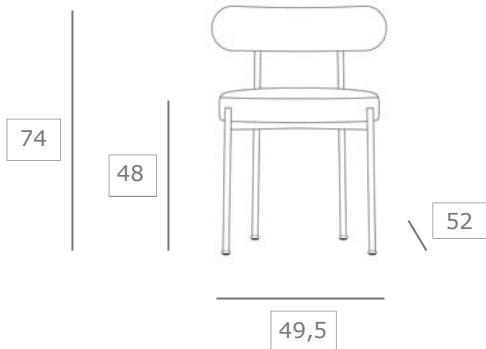

Description

The GIOTTO Collection is manufactured in steel tube Ø 20mm, with upholstered plywood for both seat and back.

VERSION

GIOTTO CHAIR
GIOTTO ARMCHAIR
GIOTTO BARSTOOL

CERTIFICATION

Foam meets Technical Bulletin California 117 test. Other foams on request.

DIMENSIONS in cm

CHAIR

PACKING

Weight	18 kg
Pcs/carton	2
Carton size	70 cm x 54 cm x 99 cm

FABRIC CONSUM

C.O.M Full	0,90 mt x 1,40 mt
C.O.M Seat	
C.O.M Back	
C.O.L Full	2 sqm

ARMCHAIR

PACKING

Weight	10 kg
Pcs/carton	1
Carton size	57 cm x 61 cm x 77 cm

FABRIC CONSUM

C.O.M Full	0,90 mt x 1,40 mt
C.O.M Seat	
C.O.M Back	
C.O.L Full	2 sqm

BARSTOOL

PACKING

Weight	12 kg
Pcs/carton	1
Carton size	52 cm x 52 cm x 102 cm

FABRIC CONSUM

C.O.M Full	0,90 mt x 1,40 mt
C.O.M Seat	
C.OM Back	
C.O.L Full	2 sqm

COUNTER STOOL

PACKING

Weight	12 kg
Pcs/carton	1
Carton size	52 cm x 52 cm x 102 cm

FABRIC CONSUM

C.O.M Full	0,90 mt x 1,40 mt
C.O.M Seat	
C.OM Back	
C.O.L Full	2 sqm