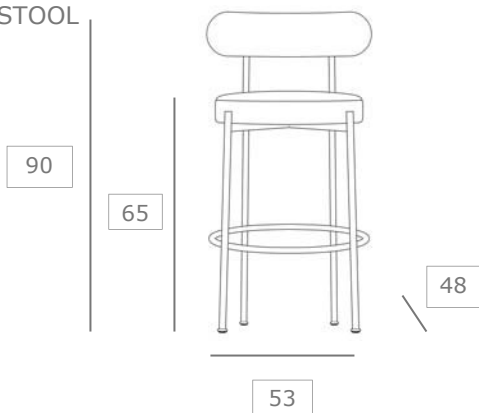

Weight	10 kg
Pcs/carton	1
Carton size	57 cm x 61 cm x 77 cm

FABRIC CONSUM

C.O.M Full	0,90 mt x 1,40 mt
C.O.M Seat	
C.O.M Back	
C.O.L Full	2 sqm

BARSTOOL

PACKING

Weight	12 kg
Pcs/carton	1
Carton size	52 cm x 52 cm x 102 cm

FABRIC CONSUM

C.O.M Full	0,90 mt x 1,40 mt
C.O.M Seat	
C.OM Back	
C.O.L Full	2 sqm

COUNTER STOOL

PACKING

Weight	12 kg
Pcs/carton	1
Carton size	52 cm x 52 cm x 102 cm

FABRIC CONSUM

C.O.M Full	0,90 mt x 1,40 mt
C.O.M Seat	
C.OM Back	
C.O.L Full	2 sqm