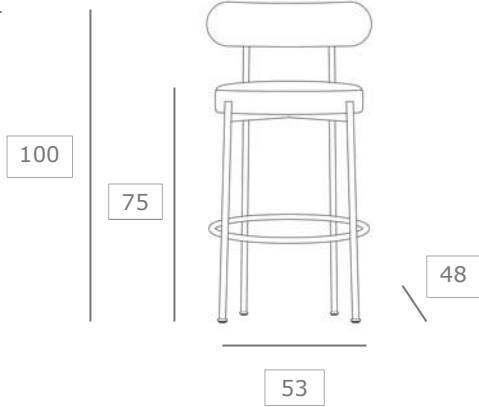

Description

The GIOTTO Collection is manufactured in steel tube Ø 20mm, with upholstered plywood for both seat and back.

VERSION

GIOTTO CHAIR
GIOTTO ARMCHAIR
GIOTTO BARSTOOL

CERTIFICATION

Foam meets Technical Bulletin California 117 test. Other foams on request.

DIMENSIONS in cm

CHAIR

PACKING

Weight	18 kg
Pcs/carton	2
Carton size	70 cm x 54 cm x 99 cm

FABRIC CONSUM

C.O.M Full	0,90 mt x 1,40 mt
C.O.M Seat	
C.O.M Back	
C.O.L Full	2 sqm

ARMCHAIR

PACKING

Weight	10 kg
Pcs/carton	1
Carton size	57 cm x 61 cm x 77 cm

FABRIC CONSUM

C.O.M Full	0,90 mt x 1,40 mt
C.O.M Seat	
C.O.M Back	
C.O.L Full	2 sqm

BARSTOOL

PACKING

Weight	12 kg
Pcs/carton	1
Carton size	52 cm x 52 cm x 102 cm

FABRIC CONSUM

C.O.M Full	0,90 mt x 1,40 mt
C.O.M Seat	
C.OM Back	
C.O.L Full	2 sqm

COUNTER STOOL

PACKING

Weight	12 kg
Pcs/carton	1
Carton size	52 cm x 52 cm x 102 cm

FABRIC CONSUM

C.O.M Full	0,90 mt x 1,40 mt
C.O.M Seat	
C.OM Back	
C.O.L Full	2 sqm